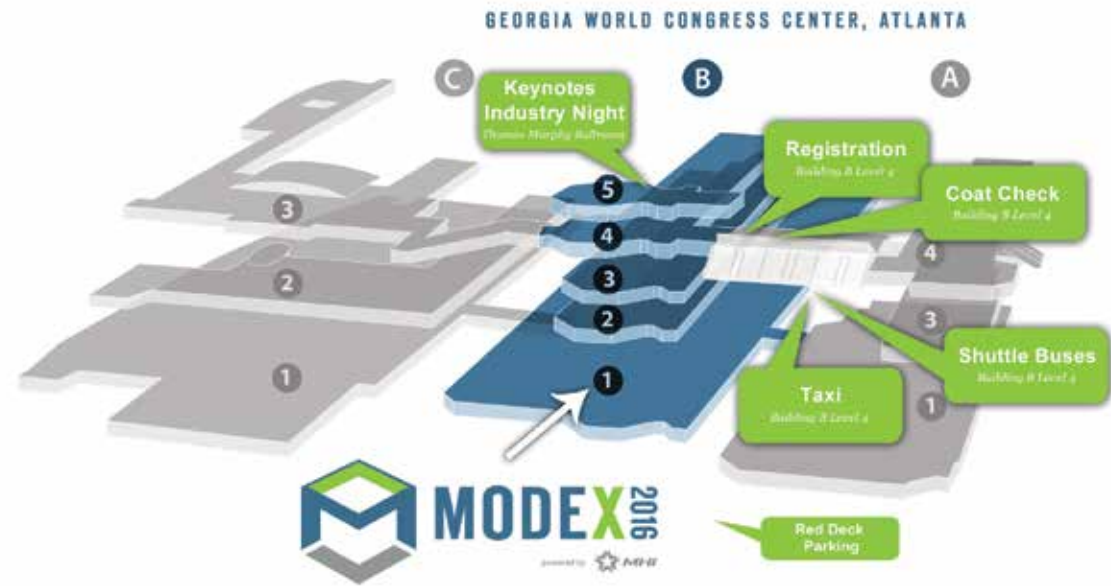

MODEX 2016 FLOOR PLAN OF EXHIBITS as of February 23, 2016

ATMs

ATMs are located throughout the Georgia World Congress Center for your convenience.

Coat/Luggage Check

No suitcases are allowed on the show floor. You may check them for a nominal charge on Level Four near registration of Building B of the Georgia World Congress Center.

FedEx Office Business Center

Conveniently located in the Building B entrance lobby, FedEx Office offers a fully equipped business center. The center also offers wheelchair and mobility scooter rentals. Call (404) 223 - 4660.